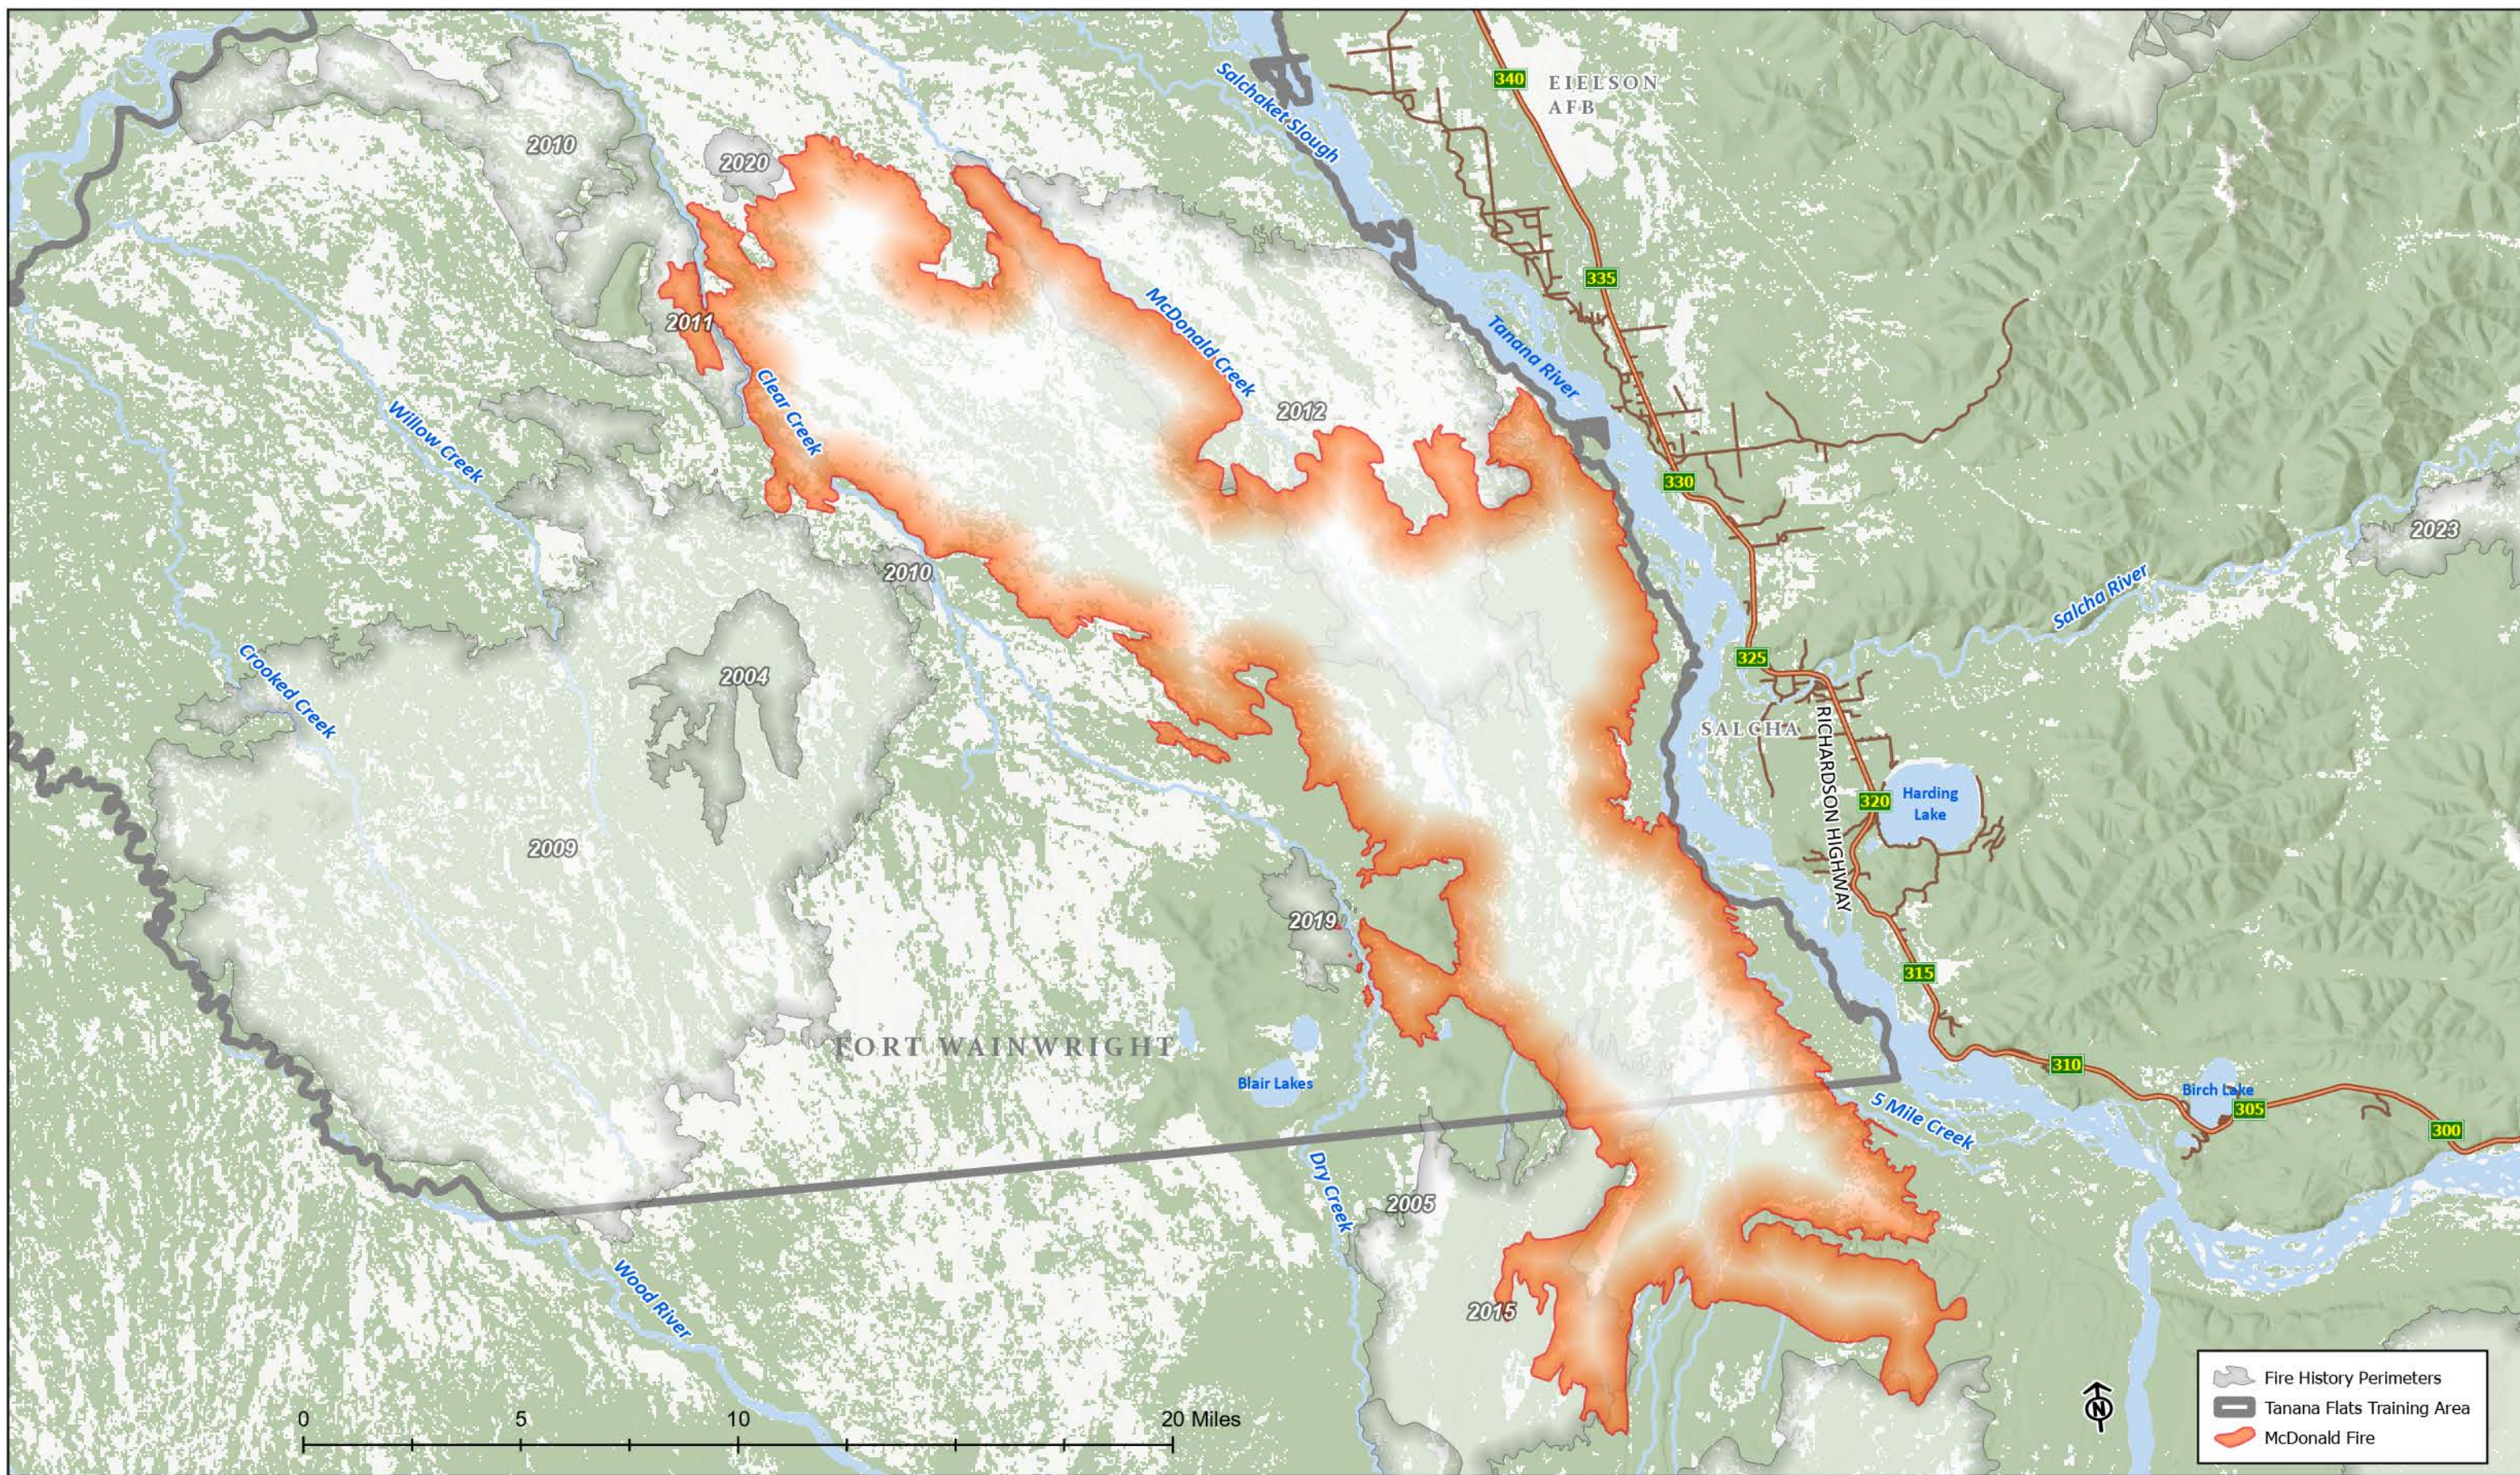

# July - McDonald Fire - Approximately 160,818 acres

-  Fire History Perimeters
-  Tanana Flats Training Area
-  McDonald Fire